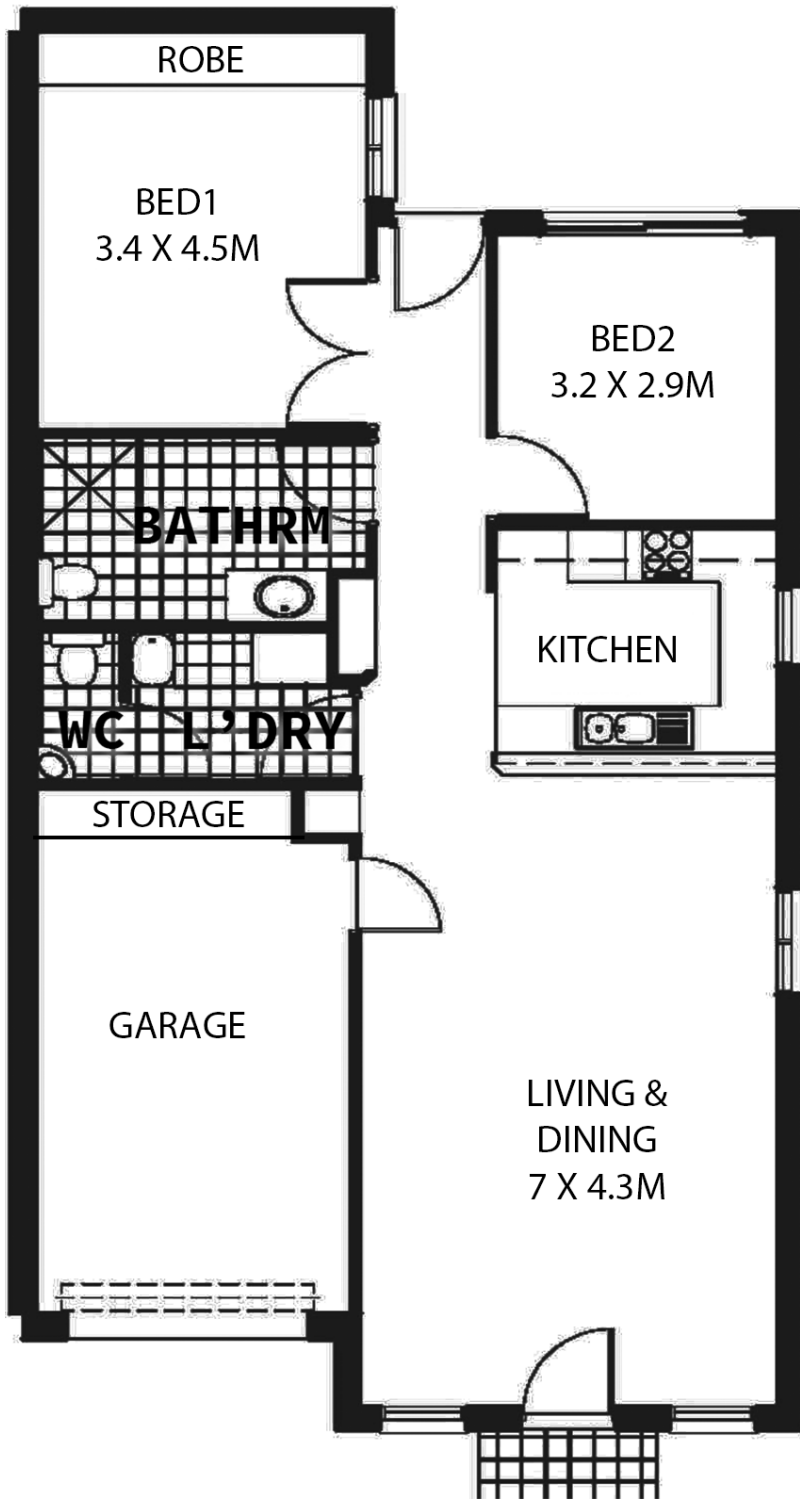

KARIDIS RETIREMENT VILLAGES
BUILDING BETTER COMMUNITIES

Call us on 1300 796 311
karidisretirementvillages.com.au

Norfolk Estate

Villa 11

Bedroom :2

Bathrooms: 1

Garage: 1

Total size: 119 m²