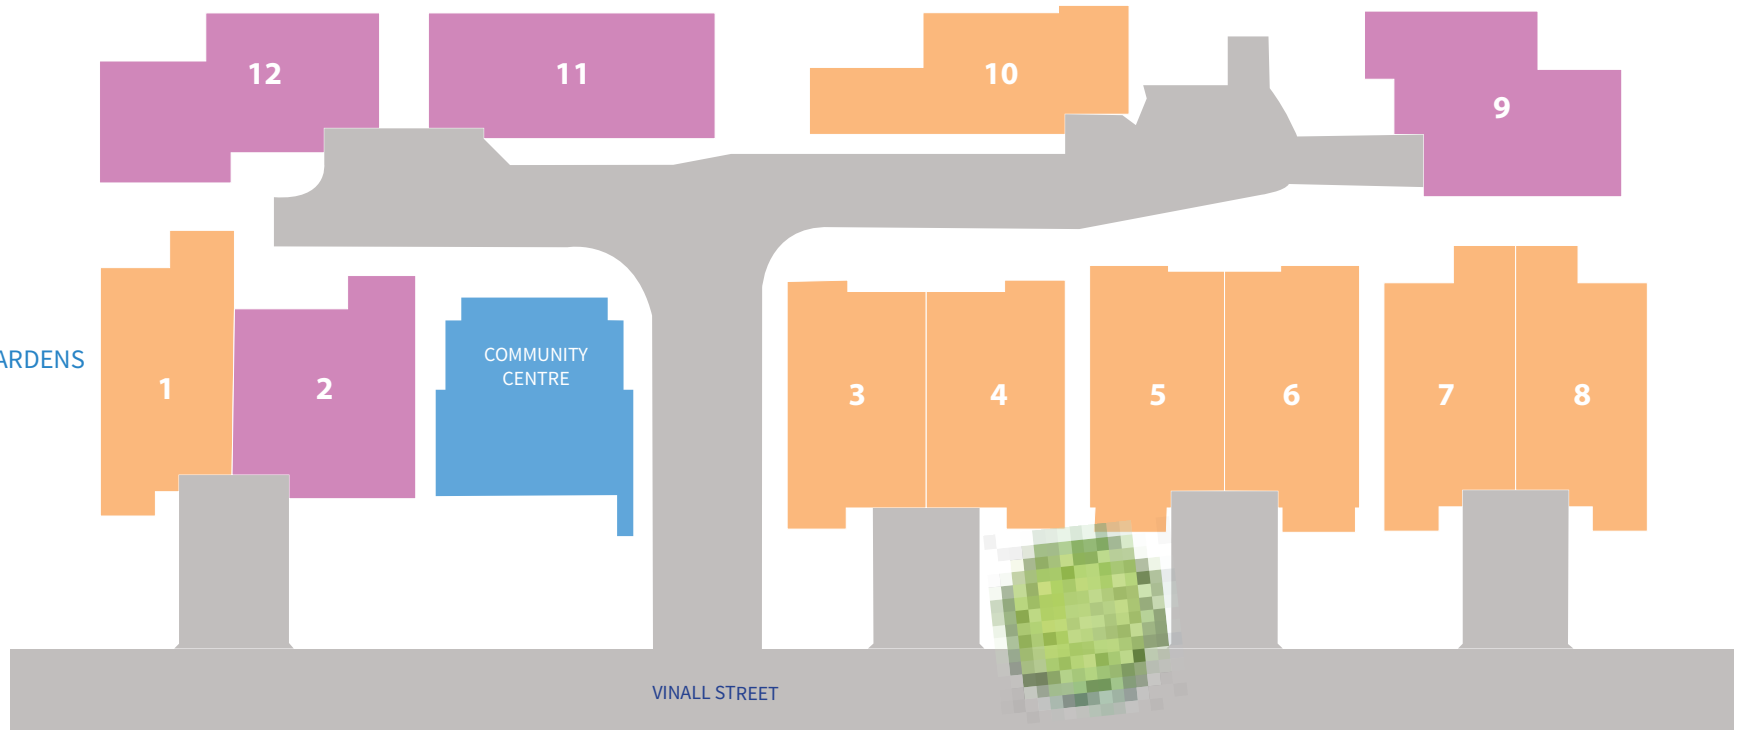

ALBION MEWS

SITE MAP

ALBION MEWS

8-16 VINALL STREET DOVER GARDENS

SUMMARY

- 2 BEDROOMS
- 3 BEDROOMS

KARIDIS RETIREMENT VILLAGES
BUILDING BETTER COMMUNITIES

1300 796 311
karidisretirementvillages.com.au