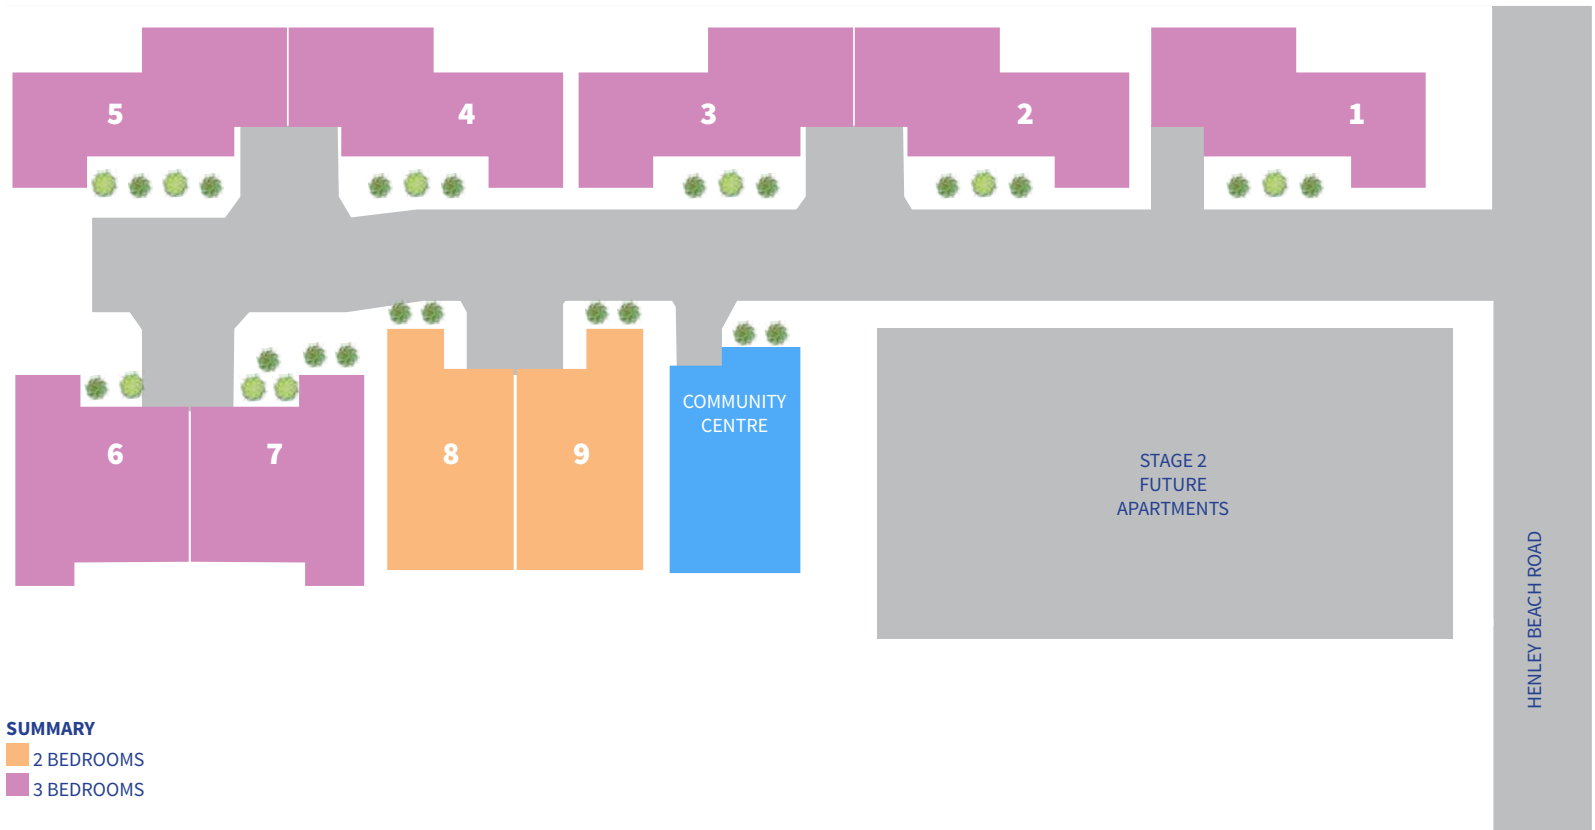

ACACIA
ON HENLEY

SITE MAP

ACACIA HENLEY

452 HENLEY BEACH RD LOCKLEYS

SUMMARY

2 BEDROOMS

3 BEDROOMS

KARIDIS RETIREMENT VILLAGES
BUILDING BETTER COMMUNITIES

1300 796 311
karidisretirementvillages.com.au