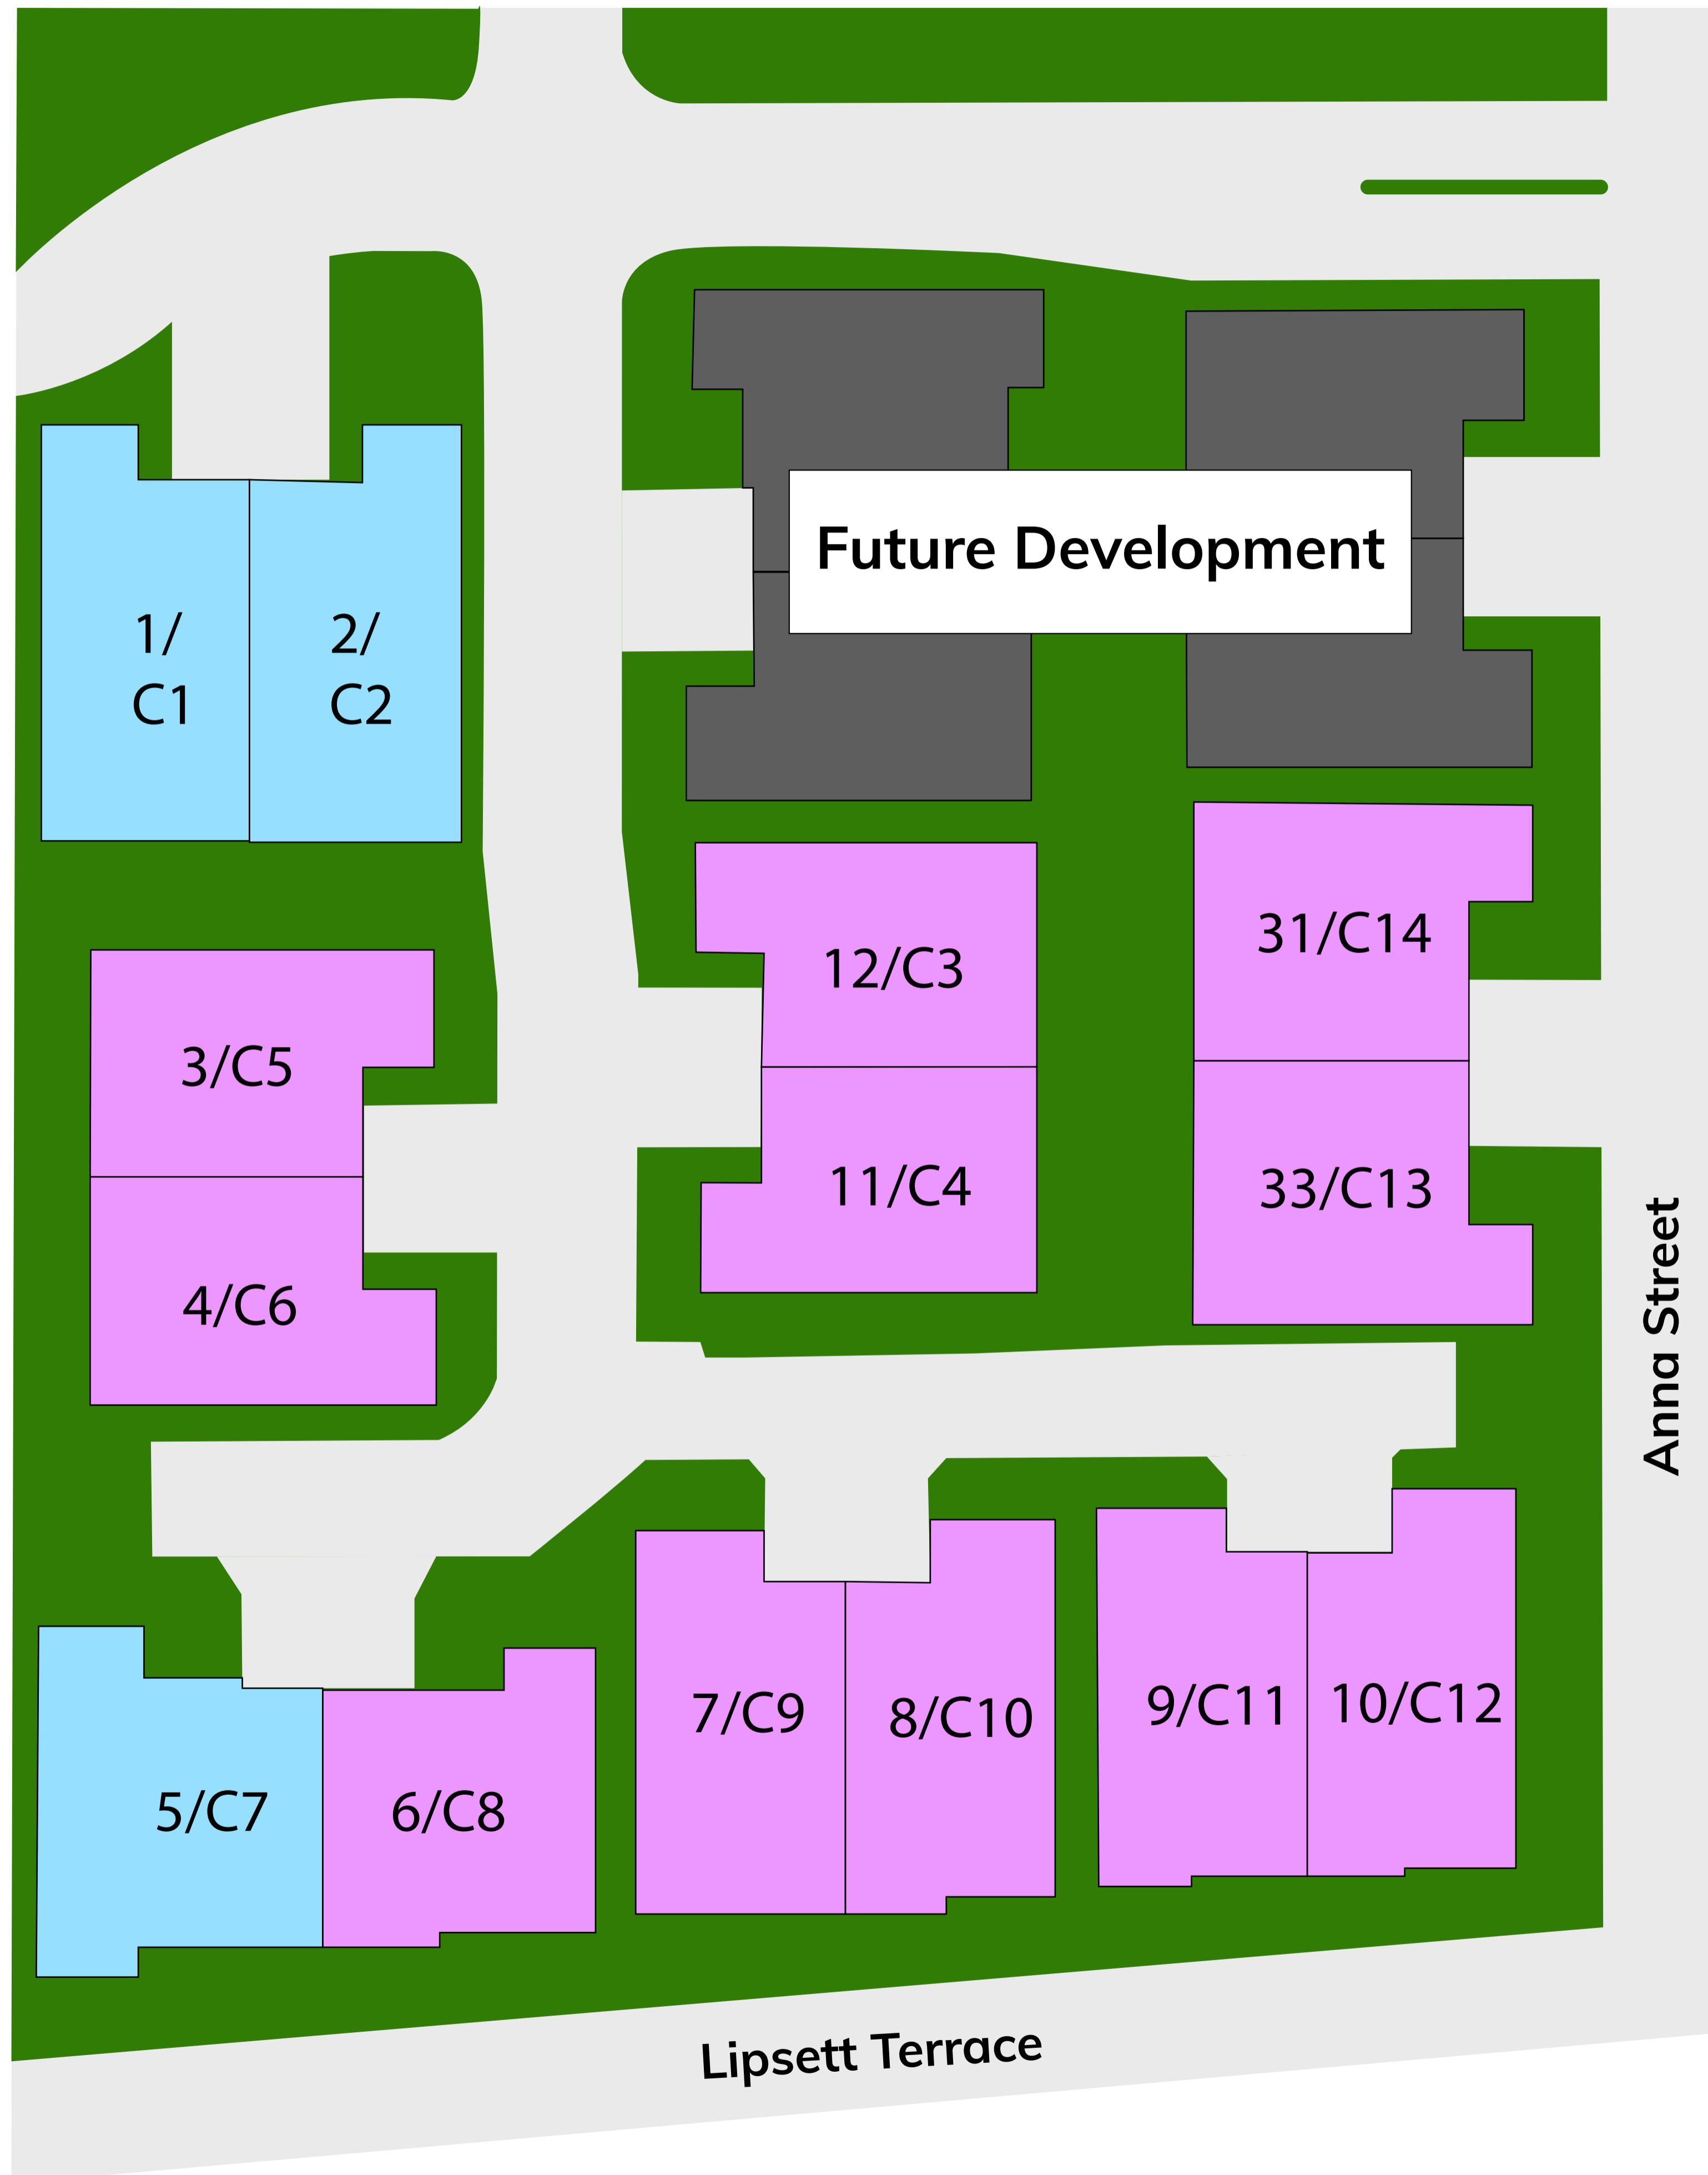

## SITE MAP

ACACIA ON HOLBROOKS

27 NORMAN STREET  
UNDERDALE

# SITE MAP

ACACIA ON MARSHALL

30-32 MARSHALL TERRACE  
BROOKLYN PARK

**SUMMARY**

3 BEDROOMS

2 BEDROOMS

C CONSTRUCTION NUMBER

KARIDIS RETIREMENT VILLAGES  
BUILDING BETTER COMMUNITIES

## SITE MAP

ACACIA HENLEY

452 HENLEY BEACH RD LOCKLEYS

**SUMMARY**

2 BEDROOMS

3 BEDROOMS

**KARIDIS RETIREMENT VILLAGES**  
BUILDING BETTER COMMUNITIES

**1300 796 311**  
karidisretirementvillages.com.au

To  
Community Centre  
Indoor pool, Gym  
Village Office

**ACACIA**  
PARK VILLAGES

**Acacia on Anna**  
25-29 Lipsett Terrace  
Brooklyn Park

 2 bedroom  
 3 bedroom  
C: Construction Number