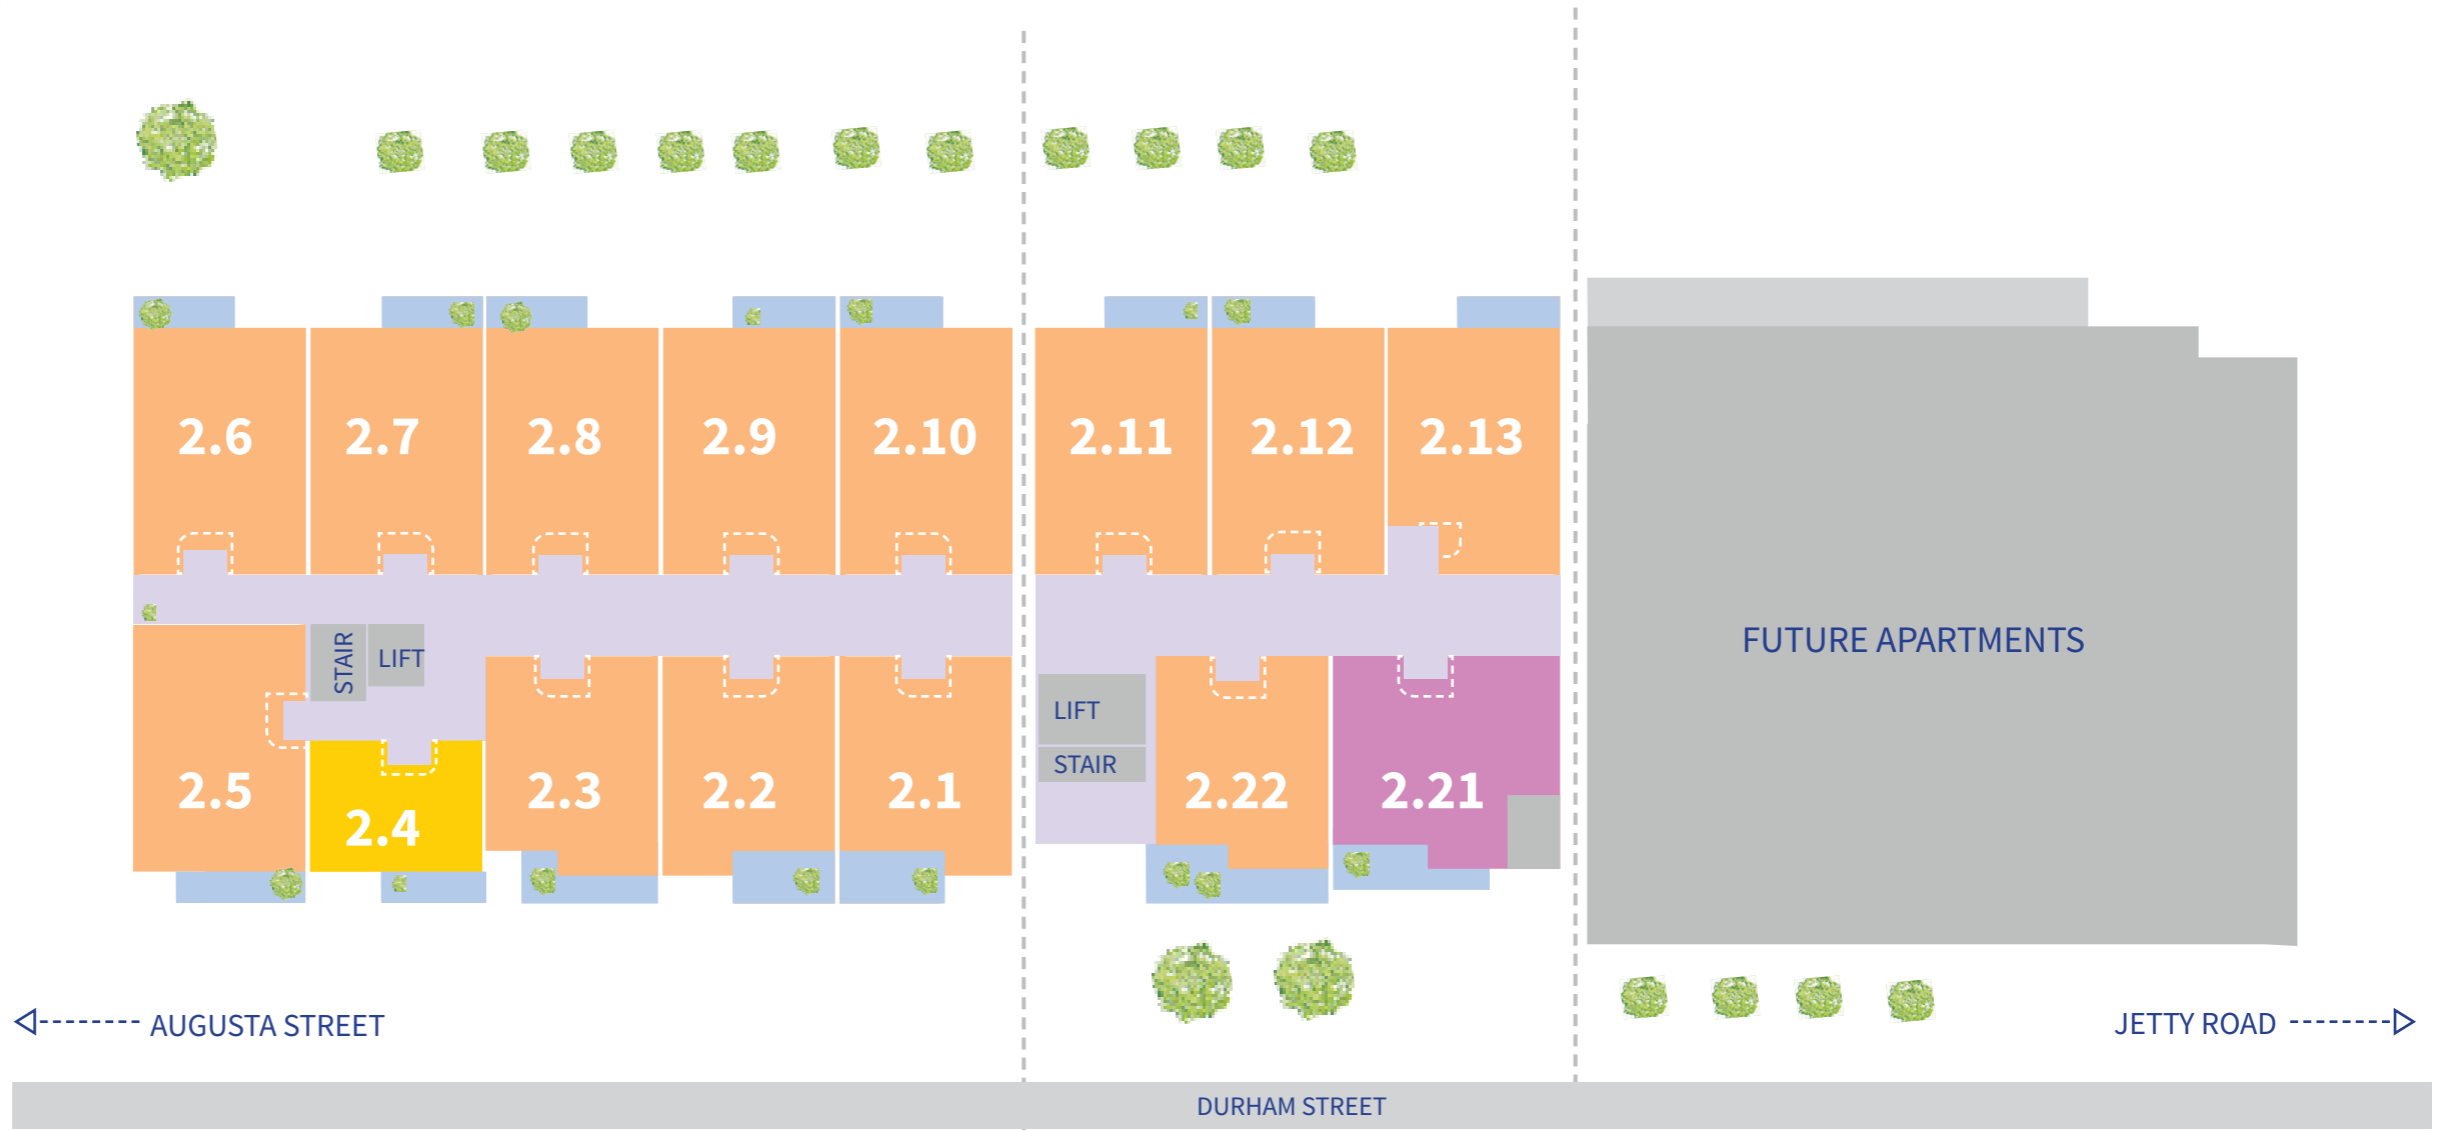

GROUND LEVEL

SITE MAP

12-16 DURHAM STREET
GLENELG

SUMMARY

- 2 BEDROOMS
- BALCONY / COURTYARD

AVISTA

G L E N E L G

LEVEL 1

LEVEL 2

SITE MAP

12-16 DURHAM STREET
GLENELG

←----- AUGUSTA STREET

JETTY ROAD ----->

DURHAM STREET

STAGE 1

STAGE 2

SUMMARY

- 1 BEDROOM
- 2 BEDROOMS
- 3 BEDROOMS
- BALCONY